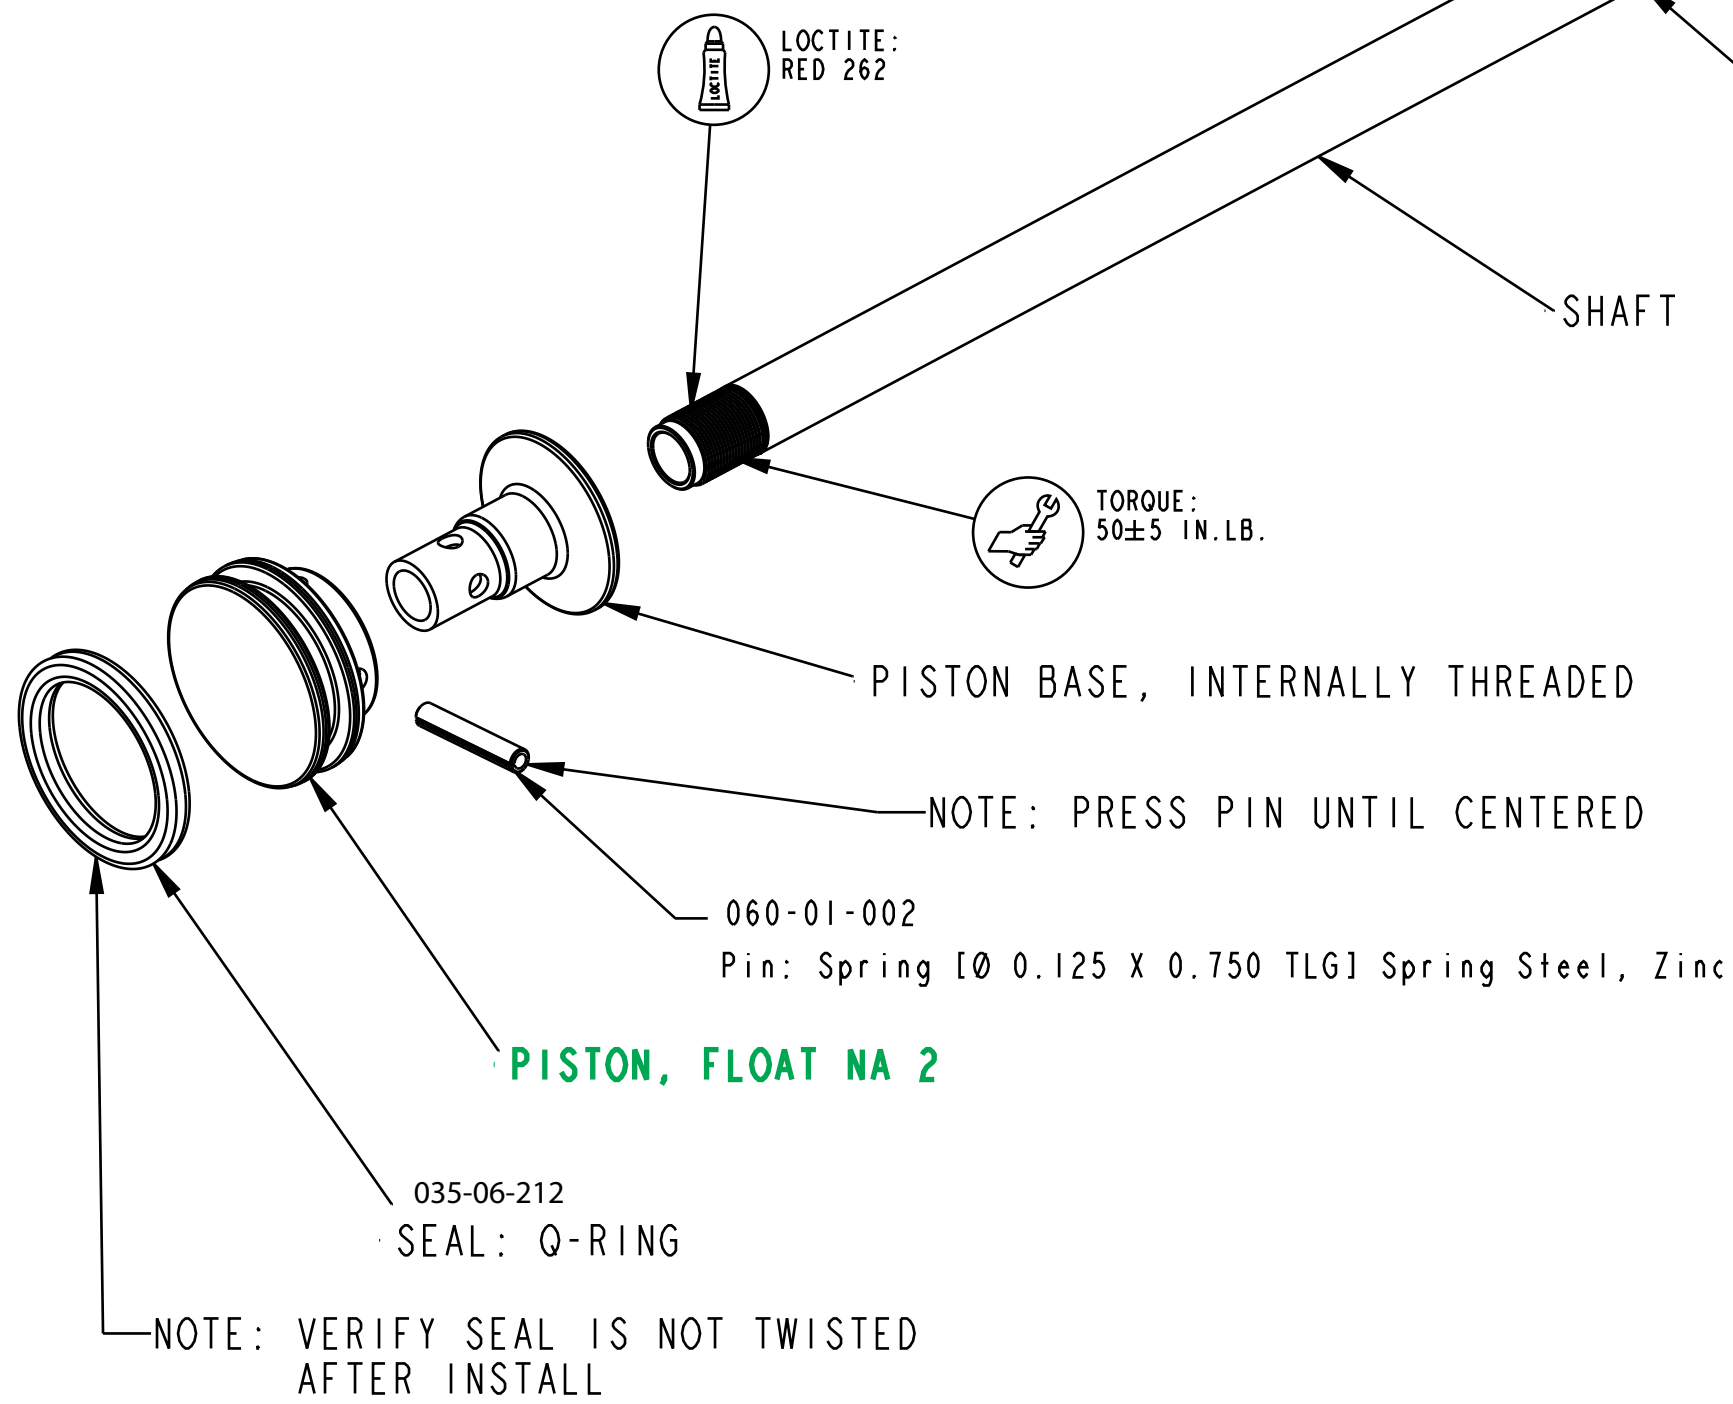

SECTION A-A

- PROPRIETARY -  
THIS DOCUMENT CONTAINS CONFIDENTIAL, PROPRIETARY INFORMATION  
THAT IS FOX PROPERTY. DO NOT DISCLOSE TO OR DUPLICATE  
FOR OTHERS EXCEPT AS AUTHORIZED BY FOX.

<b>FOX</b> FOX Factory, Inc.		Ph 831-768-1100
130 Hangar Way, Watsonville, CA 95076 USA		Fax 831-768-9312
TITLE <b>Air Shaft, 32mm Long Travel, FLOAT NA 2</b>		
SIZE	DWG. NO.	
<b>C</b>		
PLOT SCALE	1.00:1	SHEET 1 OF 1