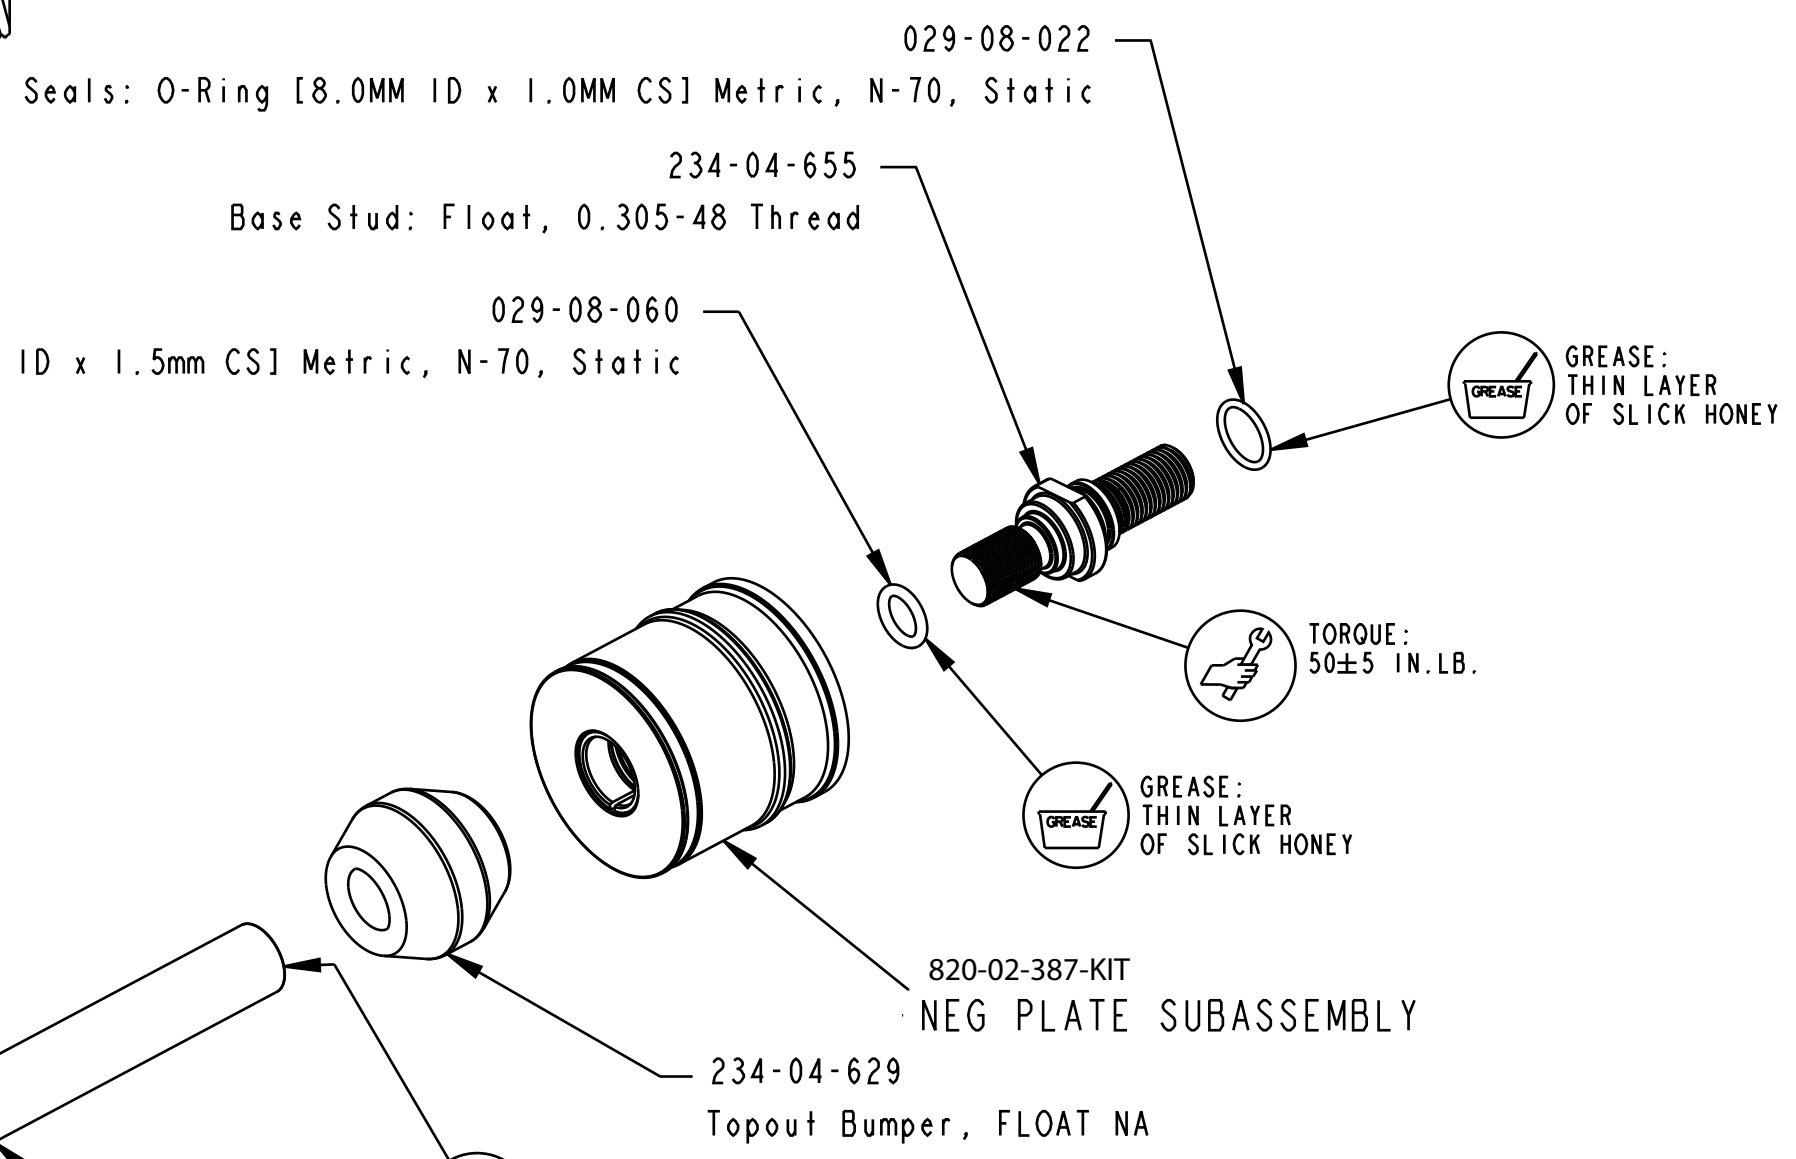

SECTION A-A

- PROPRIETARY -  
THIS DOCUMENT CONTAINS CONFIDENTIAL, PROPRIETARY INFORMATION  
THAT IS FOX PROPERTY. DO NOT DISCLOSE TO OR DUPLICATE  
FOR OTHERS EXCEPT AS AUTHORIZED BY FOX.

<b>FOX</b> FOX Factory, Inc.		Ph 831-768-1100
130 Hangar Way, Watsonville, CA 95076 USA		Fax 831-768-9312
TITLE <b>Air Shaft, 32mm Long Travel, FLOAT NA 2</b>		
SIZE	DWG. NO.	
<b>C</b>		
PLOT SCALE	1.00:1	SHEET 1 OF 1